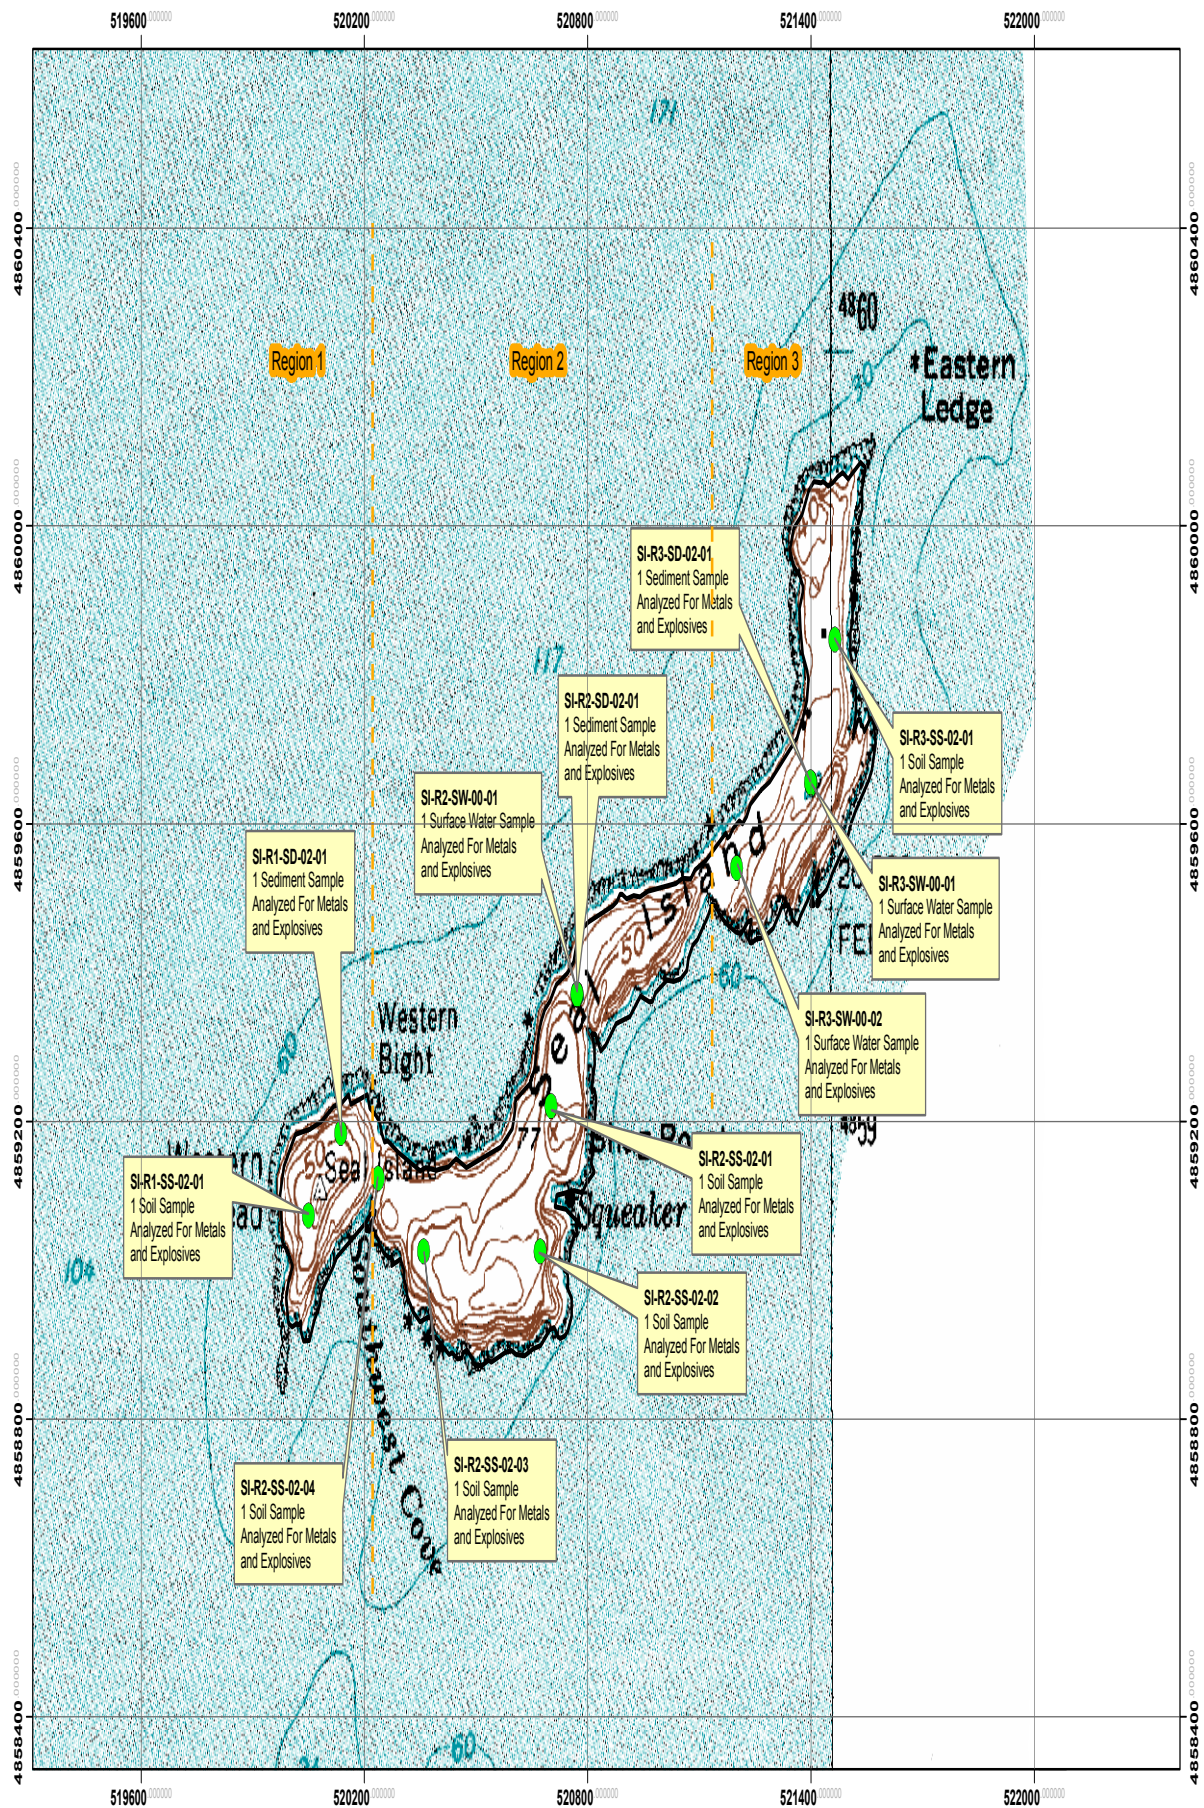

Seal Island Gunnery Range
Seal Island, Maine

Legend

● Sample Locations

Sample ID Designation

"SI-R3-SS-02-01"

CSM Layer 7. Sampling Locations