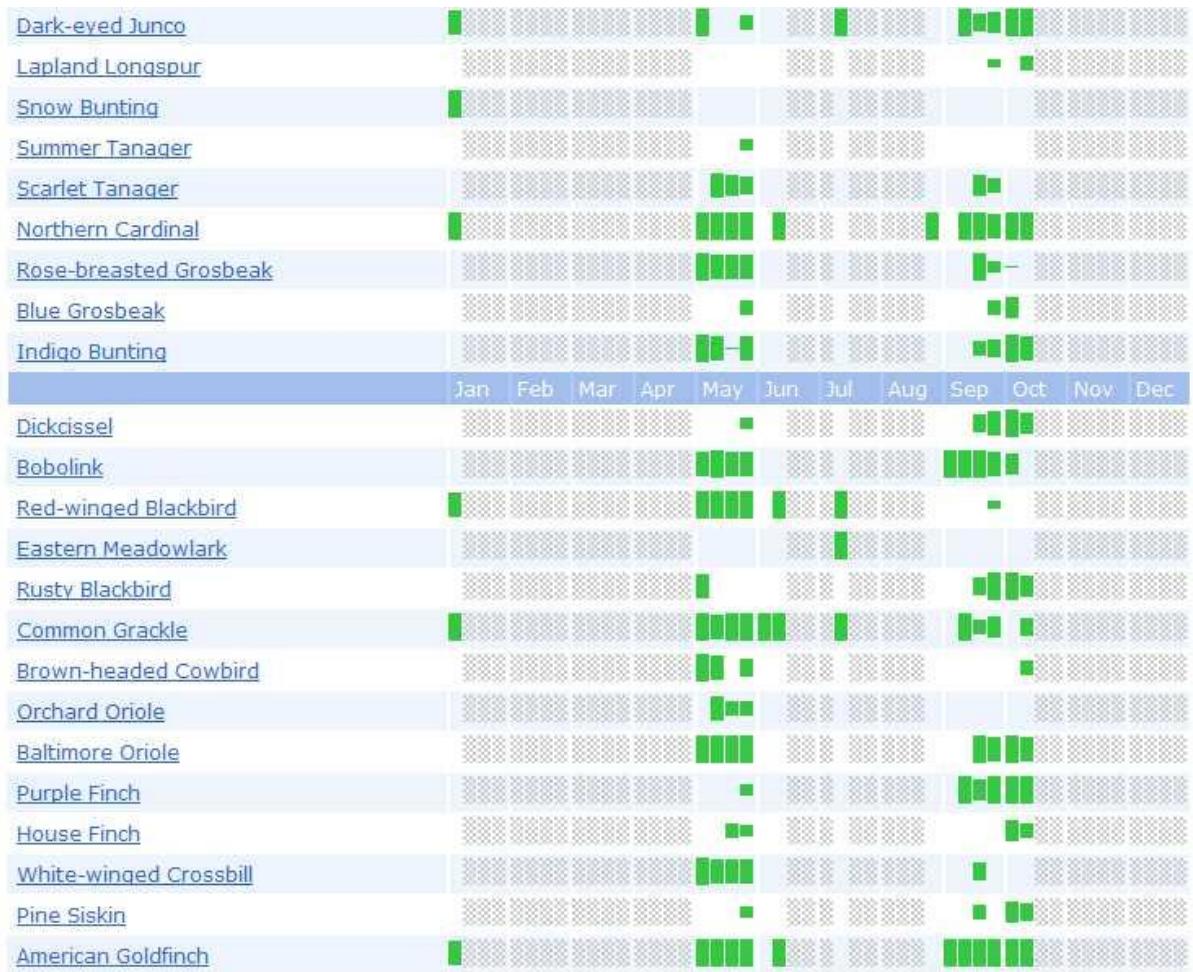

KEY: | = insufficient data | = rare to widespread

[Download Histogram Data](#)