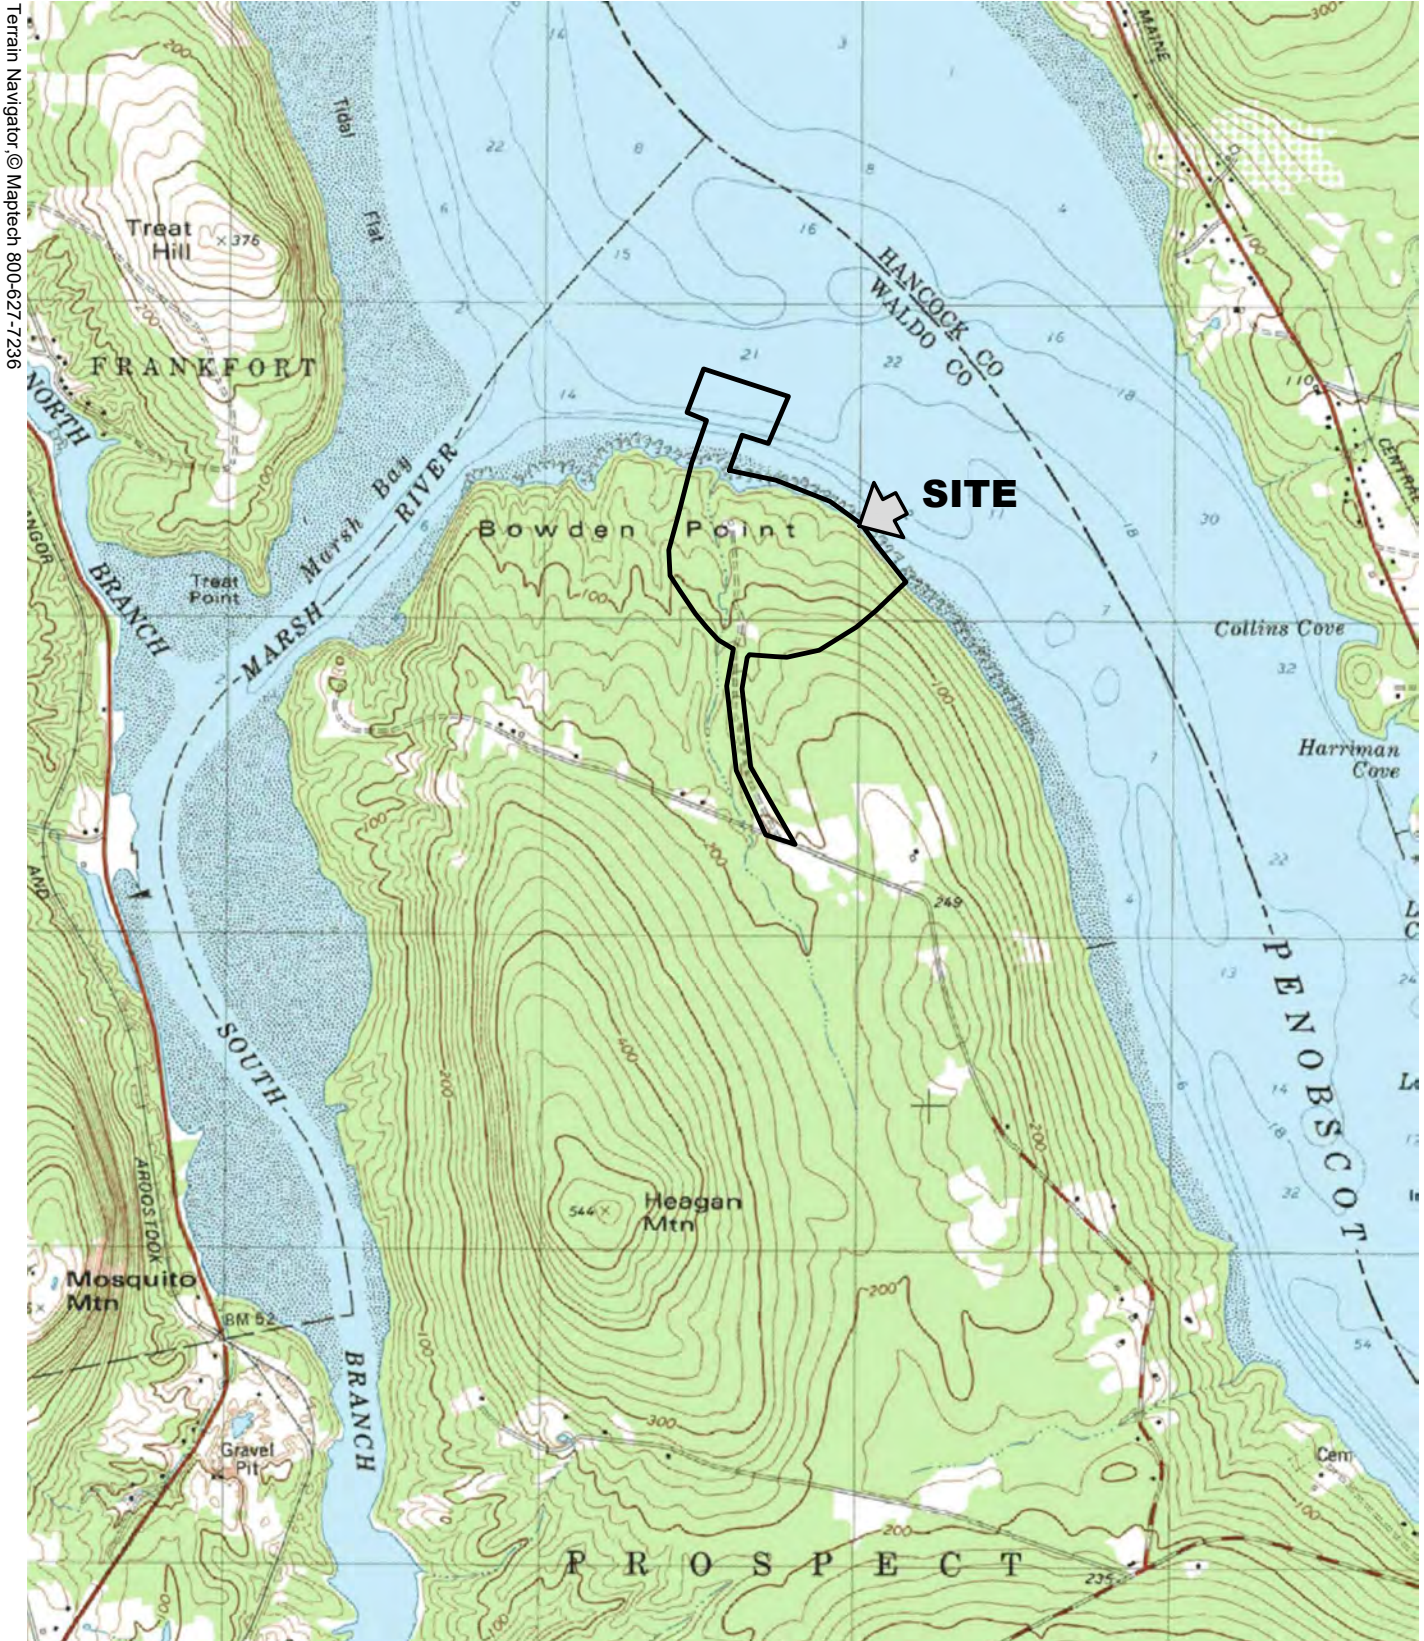

ATTACHMENT 5
SITE LOCATION MAP

Terrain Navigator. © Maptech 800-627-7236

SOURCE:
 U.S.G.S. TOPOGRAPHIC QUADRANGLE
 BUCKSPORT
 @ 1:24,000

HALEY WARD
 ENGINEERING | ENVIRONMENTAL | SURVEYING
BOWDEN POINT PROPERTIES, LLC
PROSPECT, MAINE
LOCATION MAP

2021-12-20
 12617.001